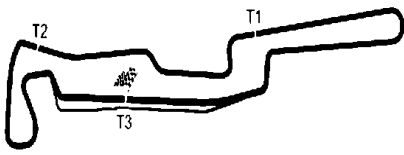

Chief of Timing & Scoring: Rapi Andrea

Orbits

Race Director

Esposta ore:

www.mylaps.com

Licensed to: Cronorapino

Raduni Automobilistici

Super Cup